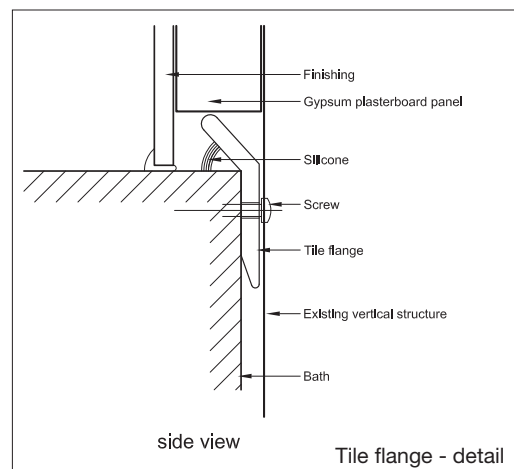

Approximate measurement.
The manufacturer accept 1/4" (6.35mm) variance.

www.WETSTYLE.CA - Montreal - Canada
Tel. 450.536.9000 - 1 888.536.9001 - Fax. 450.536.0202

Cube

BC 04

inch 62x30x24 mm 1575x762x610

■ overflow

built-in
slot design
polished chrome or brushed nickel

■ drain

soft toe touch
polished chrome or brushed nickel

■ faucet area recommended

wall-mounted or floor-mounted

■ option :

columns for wall or
deck-mounted faucets
(refer to the Column collection)

Bathtub installation supplies

A tile flange will be supplied to comply with the requested position. Installed at the factory to prevent water leakage, this must be placed directly on the partition framing prior to the installation of drywall.

Plumbing installation restriction

BC 0401, freestanding bathtub requires a vertical plumbing connection rising from the floor. A horizontal connection is not an option.

WETSTYLE cannot be held responsible for any technical errors and reserves the right to make revisions without notice.