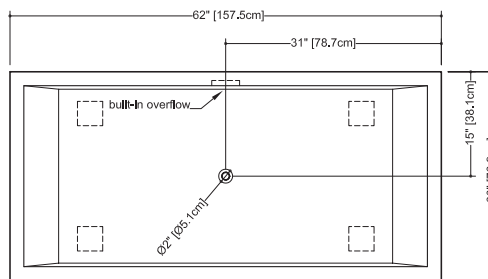

Cube

BC 04

inch 62x30x24 mm 1575x762x610

interior dimensions

rim: inch 58x26 mm 1473x660
base: inch 48x25 mm 1219x635
height: inch 20 mm 508

capacity to overflow

gal (us) - 82 liters - 310

weight

lb - 255 kg - 116

installation

freestanding, 1 wall, 2 walls or 3 walls

accessory

dark brown bridge

material

WETMAR™, glossy or mat finish

color

white

codes/standards applicable

IAPMO-ANSI Z124.1 - IAPMO-ANSI Z124.3
CSA B 45.0 - CSA B45.4

plan view

front view

side view

WETSTYLE cannot be held responsible for any technical errors and reserves the right to make revisions without notice.

Approximate measurement.
The manufacturer accept 1/4" (6.35mm) variance.

www.WETSTYLE.CA - Montreal - Canada
Tel. 450.536.9000 - 1 888.536.9001 - Fax. 450.536.0202

Cube

BC 04

inch 62x30x24 mm 1575x762x610