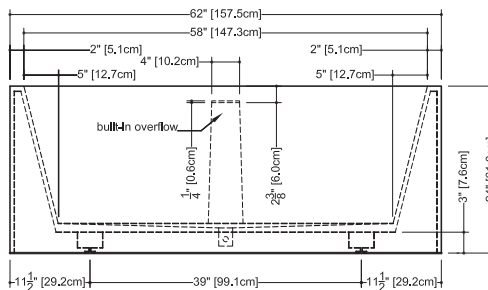

Cube

BC 04

inch 62x30x24 mm 1575x762x610

interior dimensions

rim: inch 58x26 mm 1473x660
base: inch 48x25 mm 1219x635
height: inch 20 mm 508

capacity to overflow

gal (us) - 82 liters - 310

weight

lb - 255 kg - 116

installation

freestanding, 1 wall, 2 walls or 3 walls

accessory

dark brown bridge

material

WETMAR™, glossy or mat finish

color

white

codes/standards applicable

IAPMO-ANSI Z124.1 - IAPMO-ANSI Z124.3
CSA B 45.0 - CSA B45.4

front view

WETSTYLE cannot be held responsible for any technical errors and reserves the right to make revisions without notice.

Approximate measurement.
The manufacturer accept 1/4" (6.35mm) variance.

www.WETSTYLE.CA - Montreal - Canada
Tel. 450.536.9000 - 1 888.536.9001 - Fax. 450.536.0202