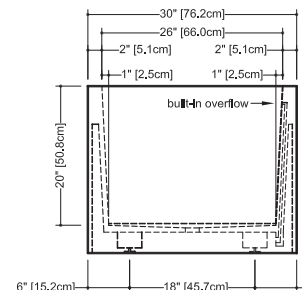

Cube

BC 04

inch 62x30x24 mm 1575x762x610

interior dimensions

rim: inch 58x26 mm 1473x660
base: inch 48x25 mm 1219x635
height: inch 20 mm 508

capacity to overflow

gal (us) - 82 liters - 310

weight

lb - 255 kg - 116

installation

freestanding, 1 wall, 2 walls or 3 walls

accessory

dark brown bridge

material

WETMAR™, glossy or mat finish

color

white

codes/standards applicable

IAPMO-ANSI Z124.1 - IAPMO-ANSI Z124.3
CSA B 45.0 - CSA B45.4

plan view

front view

side view

WETSTYLE cannot be held responsible for any technical errors and reserves the right to make revisions without notice.

Approximate measurement.
The manufacturer accept 1/4" (6.35mm) variance.

www.WETSTYLE.CA - Montreal - Canada
Tel. 450.536.9000 - 1 888.536.9001 - Fax. 450.536.0202

Cube

BC 04

inch 62x30x24 mm 1575x762x610